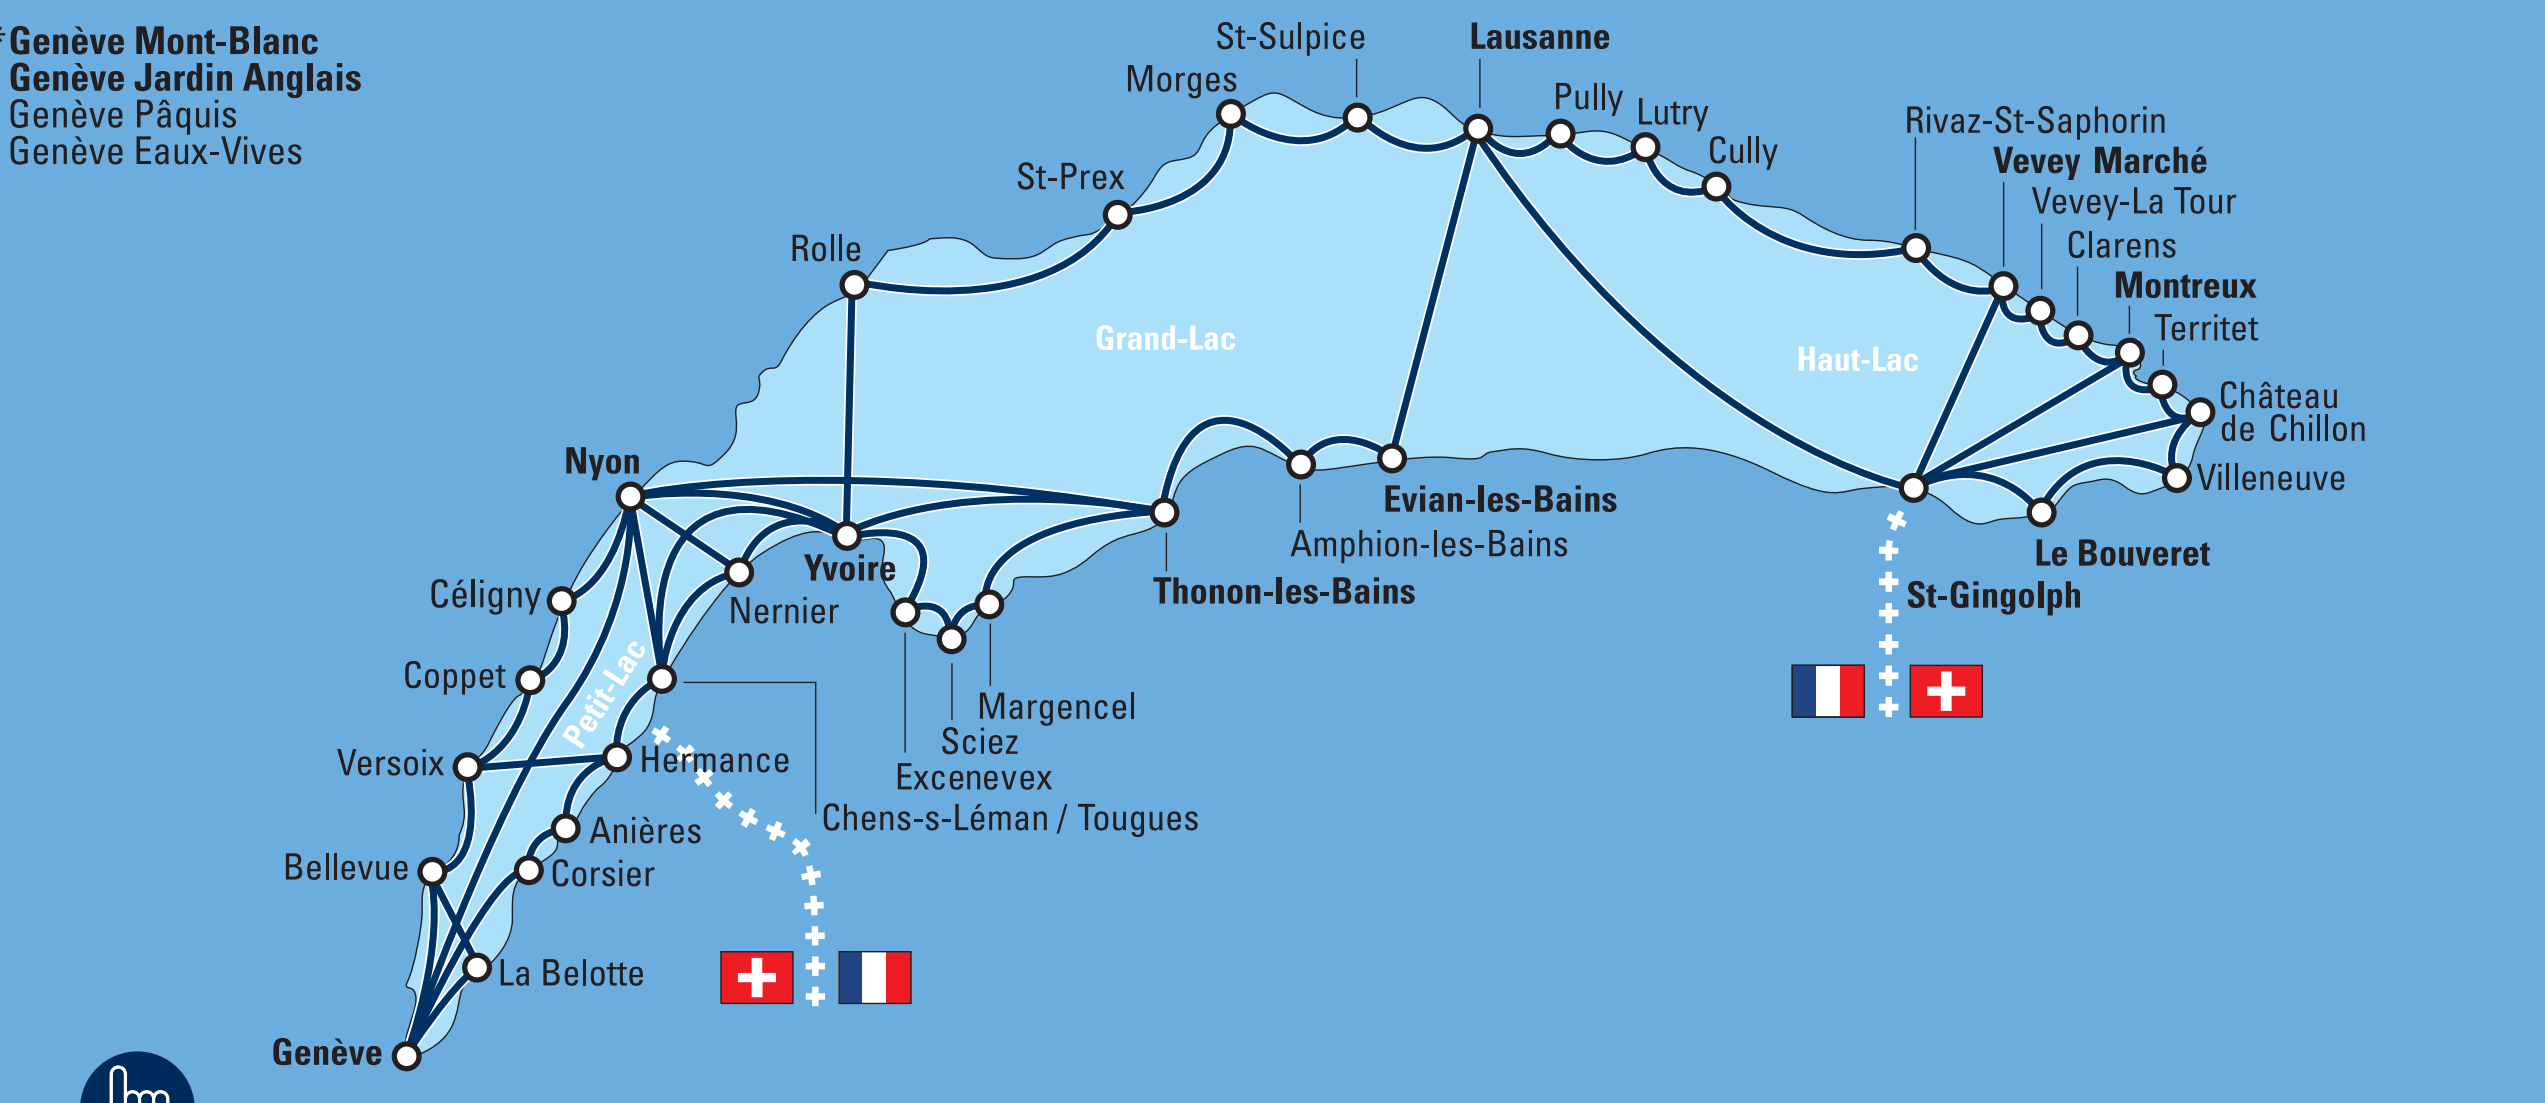

Horaire été - Sommerfahrplan - Summer timetable

27.05 - 17.09.2007

Genève → Lausanne-Ouchy → St-Gingolph

Table with multiple columns showing departure and arrival times for various routes from Genève to St-Gingolph.

St-Gingolph → Lausanne-Ouchy → Genève

Table with multiple columns showing departure and arrival times for various routes from St-Gingolph back to Genève.

Plan des courses - Kursplan - Sailings map

Explication des signes - Zeichenerklärung - Explanation of symbols

- List of symbols and their meanings: Bateau vapeur, Belle Epoque, Restauration, etc.

Bonnes astuces pour naviguer meilleur marché L'esprit famille

Spartipps Familienpass Angebot für Studenten und Lehrlinge