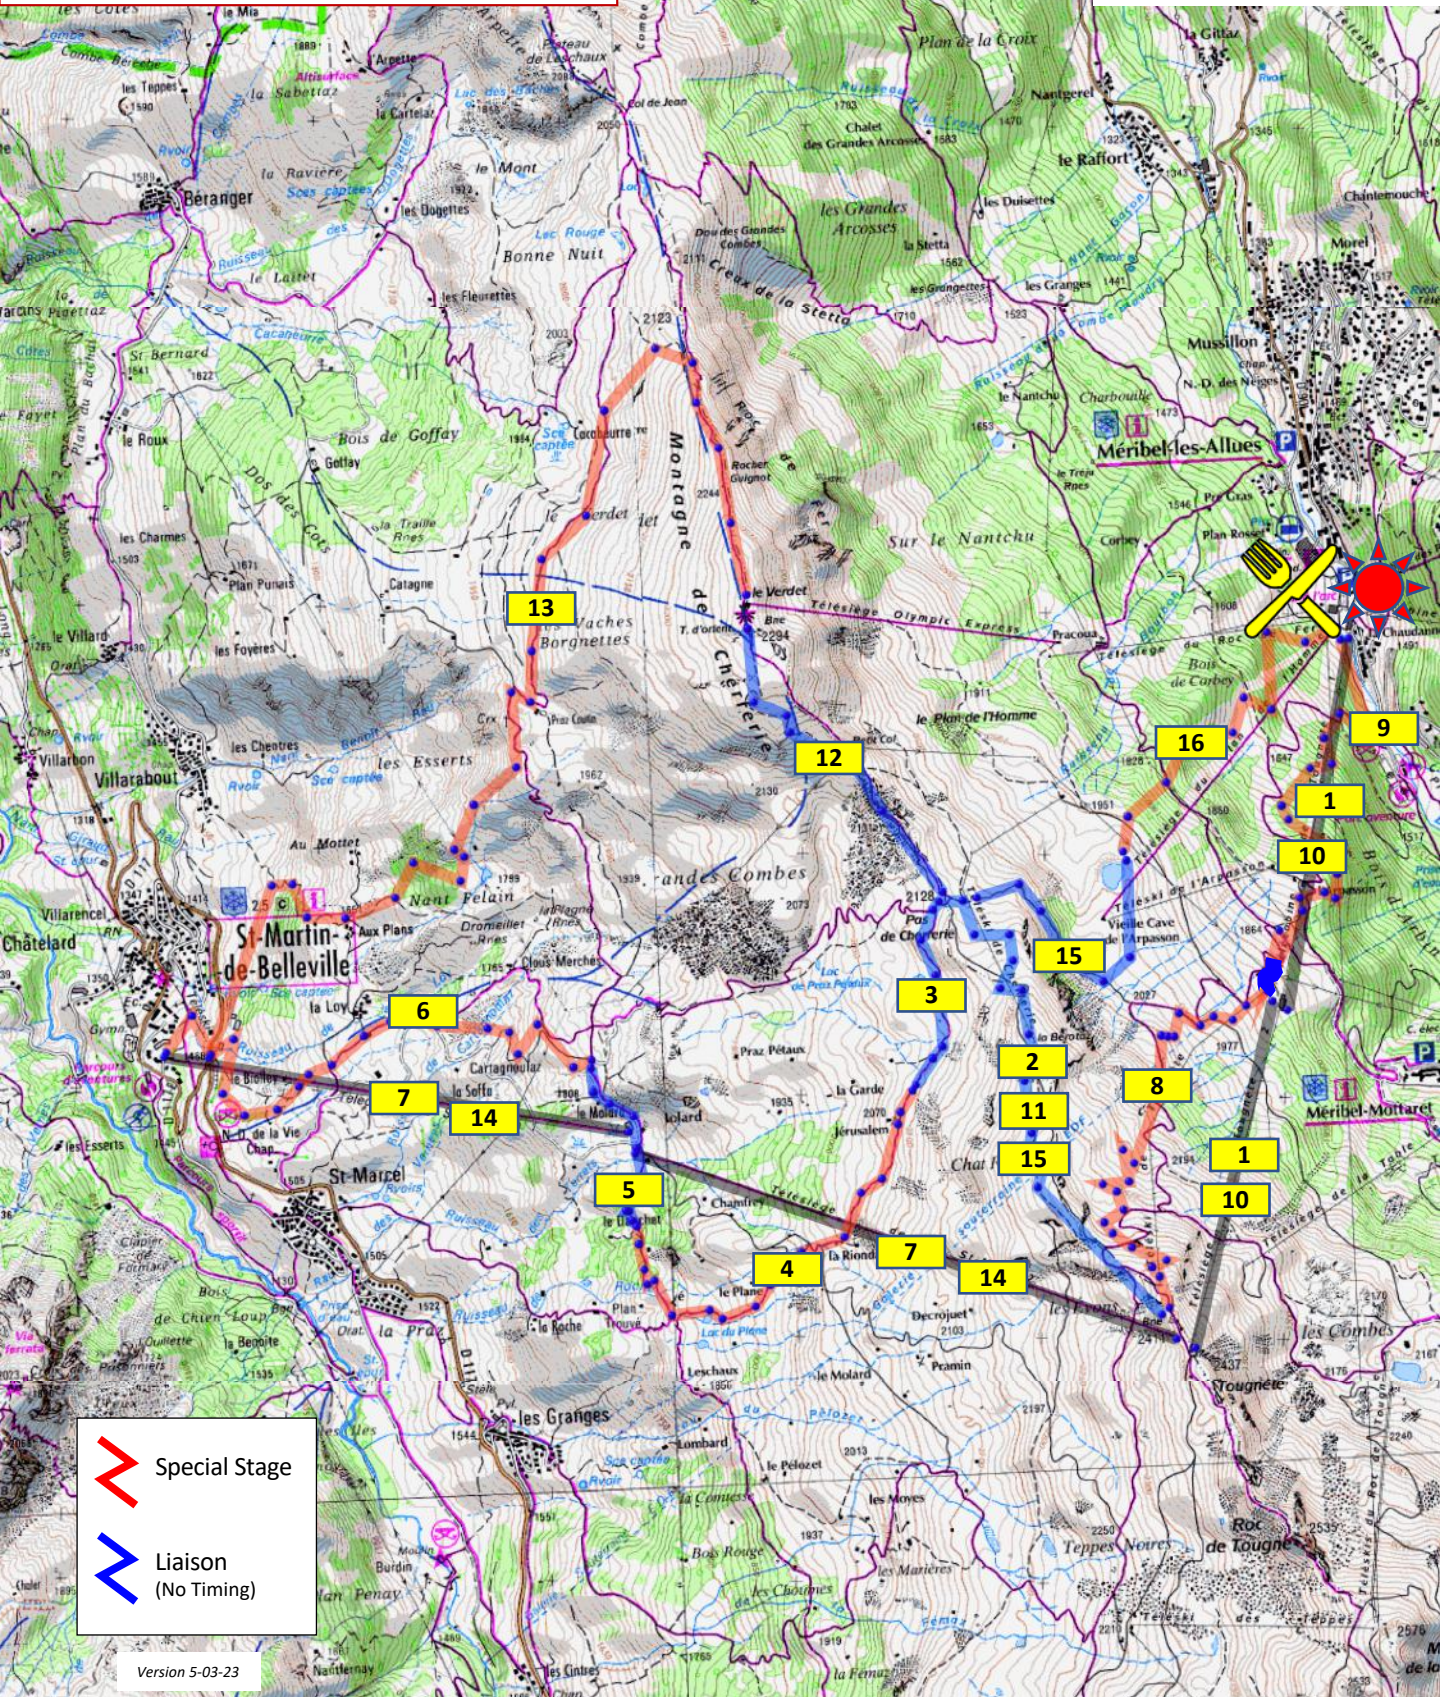

Special Stage
Liaison
(No Timing)

Version 5-03-23