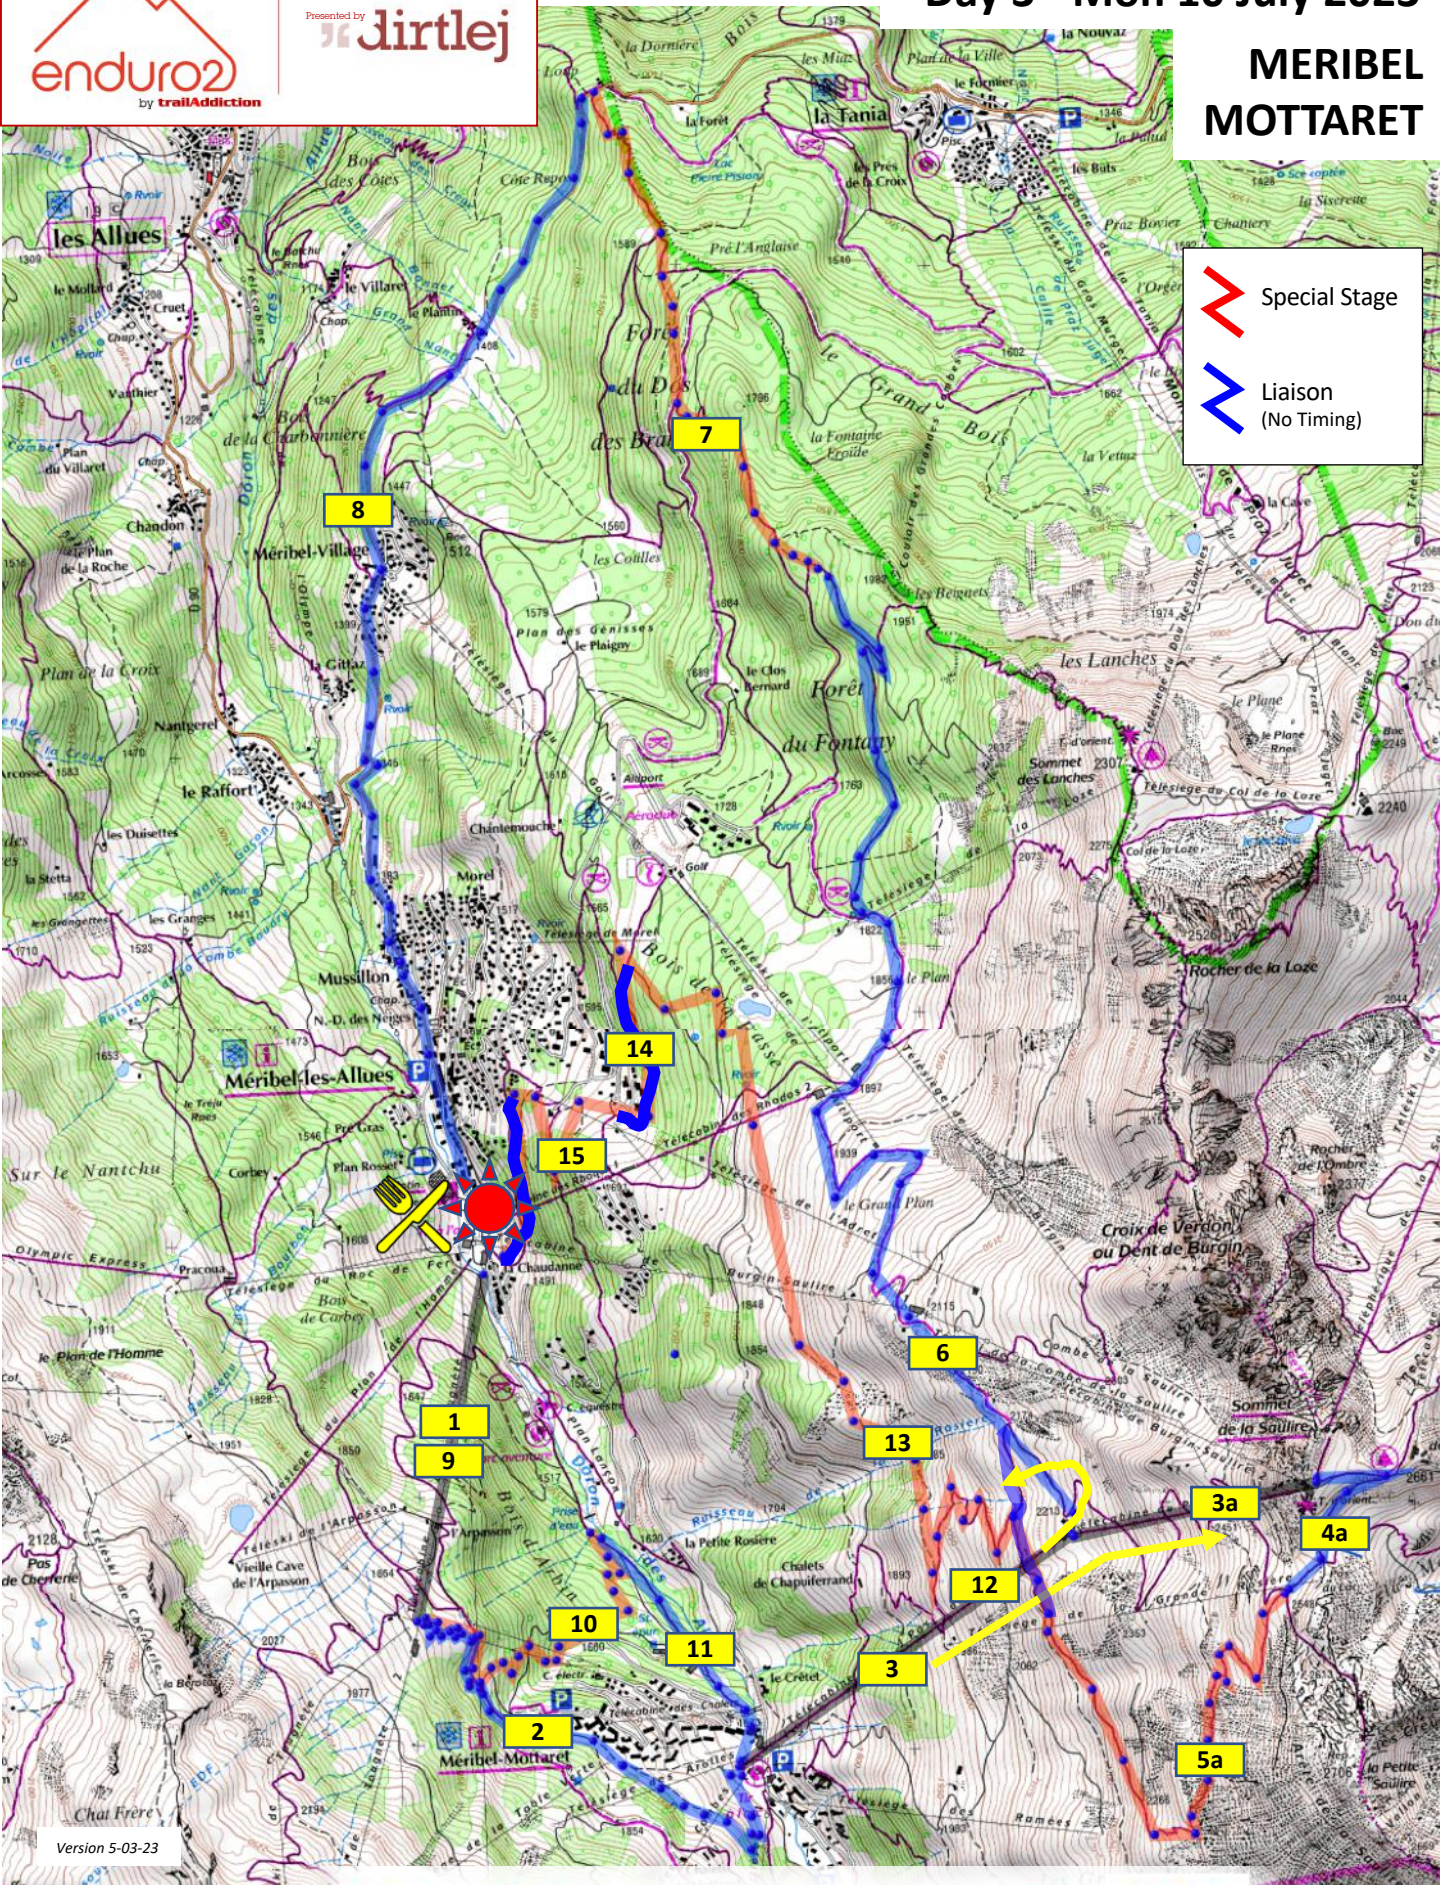

Version 5-03-23

BE MY GUEST-MARTIN
DE BELLEVILLE

friendlyMennues

MÉRIBEL

Val Thorens

brides-bois

Day 1					
	FIRST	LAST	Lift/Liaison	Stage No	Description
	08:15:00	10:15:00	Collect Timing Chip - Meribel HQ		
1	08:30:00	10:30:00	TC Tougette 1 & Toungette 2		
2	08:55:00	10:55:00		SP1	St Martin DH2 (upper) (Blue)
3	09:10:00	11:10:00	Liaison Sentier Balcon / Cret Voland		
4	10:10:00	12:10:00		SP2	Les Cretes (Red)
5	10:25:00	12:25:00	Short 4x4 Liaison		
6	10:40:00	12:40:00		SP3	Degage a Moutiers (Red+)
7	10:55:00	12:55:00	Liaison (Return to Brides)		
	11:25:00	13:25:00	LUNCH Feed Station - Parc Thermal Brides Les Bains		
8	12:00:00	13:45:00	TC Olympe 1 & 2 & 3		
	12:45:00	14:30:00	Timing Check - Meribel Centre		
9	13:00:00	14:45:00	TC Tougette 1 & Toungette 2		
10	13:25:00	15:10:00	Ridge Summit Liaison (Le Verdet)		
11	14:25:00	16:10:00		SP4F	Combe Fenetre (Red)
12	14:40:00	16:25:00	Refuge La Traie Climb		
	14:55:00	16:40:00	CUT OFF - Coffee Break - Refuge La Traie		
13	15:10:00	16:45:00		SP5F	Les Cretes II (Red)
14	15:25:00	17:00:00		SP6F	Villarlurin (Black)
15	15:40:00	17:15:00	Liaison (Return to Brides)		
16	16:10:00	17:45:00	TC Olympe 1 & 2 & 3		
	16:55:00	18:30:00	Finish - Return Timing Chip (Meribel HQ)		

Day 2					
	FIRST	LAST	Lift/Liaison	Stage No	Description
	08:45:00	10:45:00	Collect Timing Chip - Meribel HQ		
1	09:00:00	11:00:00	TC Tougette 1 & Toungette 2		
2	09:25:00	11:25:00	Liaison Crete to Pas Cherferie		
4	09:45:00	11:50:00		SP1	La Du Plaine
5	10:00:00	12:05:00	Liaison Short 4x4		
6	10:20:00	12:25:00		SP2	St Martin DH2 (Lower) (Blue)
7	10:35:00	12:40:00	TC St Martin 1 & 2 Closed 12h45 - 13h30		
8	11:05:00	13:10:00		SP3	Tougette Rocket U (Red)
9	11:20:00	13:25:00		SP4	Tougette Rocket L (Red)
	11:35:00	13:40:00	LUNCH - Meribel		
	12:05:00	14:25:00	Timing Check - Meribel Centre		
10	12:15:00	14:35:00	TC Tougette 1 & 2		
12	12:30:00	14:50:00	Liaison Ridge Summit Liaison (Le Verdet)		
13	13:20:00	15:40:00		SP5F	La Loyale
14	13:45:00	16:05:00	TC St Martin 1 & 2 Closes 16h30		
15	14:15:00	16:35:00	Liaison Crete to Pas Cherferie --> Descent Reservoir		
16	14:45:00	17:05:00		SP6F	La 7
	15:05:00	17:25:00	Finish - Return Timing Chip (Meribel HQ)		

Day 3					
	FIRST	LAST	Lift/Liaison	Stage No	Description
	08:45:00	10:15:00	Collect Timing Chip - Meribel HQ		
1	09:00:00	10:30:00	Tougette 1 ONLY		
2	09:15:00	10:45:00	Liaison (DH1) - (Green)		
3	09:30:00	11:00:00	Pas de Lac 1		
3	09:45:00	11:15:00	Pas de Lac 2 (Full Course Only)		
4a	10:00:00	11:30:00	Liaison	Saulire	(Full Course Only)
5a	10:15:00	11:45:00		SP1F	Top Down (Black) (Full Course)
6	10:30:00	12:00:00	Liaison - Altiport		
7	11:00:00	12:45:00		SP2	Ball Trap (Red)
8	11:15:00	13:00:00	Liaison - Return to Meribel		
9	11:45:00	13:45:00	Tougette 1 ONLY		
10	12:00:00	14:00:00		SP3	Blue Line (Blue)
11	12:15:00	14:15:00	Liaison (Climb) La Truite		
11	12:40:00	14:55:00	Pas de Lac 1		
13	12:55:00	15:10:00		SP4	Bellevue I (Blue)
14	13:10:00	15:25:00	Liaison (DH1) - (Green)		
13	13:20:00	15:45:00		SP5	Bellevue II (Blue)
15	13:30:00	16:05:00	Return to Meribel		
	13:40:00	16:25:00	Finish - Return Timing Chip (Meribel HQ)		
	13:45:00	16:30:00	BBQ (Jack's Bar)		
	16:30	23:00	PODIUM & AFTER PARTY - LIVE MUSIC - Jack's Bar