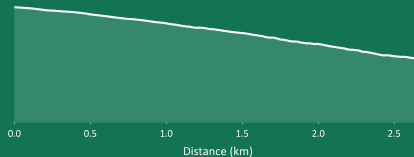

# Piste VTT Descente - rouge - A dom - Espace Ain Forestière

Difficulty icons: a red circle for 'Difficulté', a white triangle for 'Lélex', a location pin for '2.7 Km', a downward arrow for '625 m D-', and a clock for '0h40'.

Map navigation elements: a scale bar from 0 to 0.2 km, a north arrow, and a compass rose.