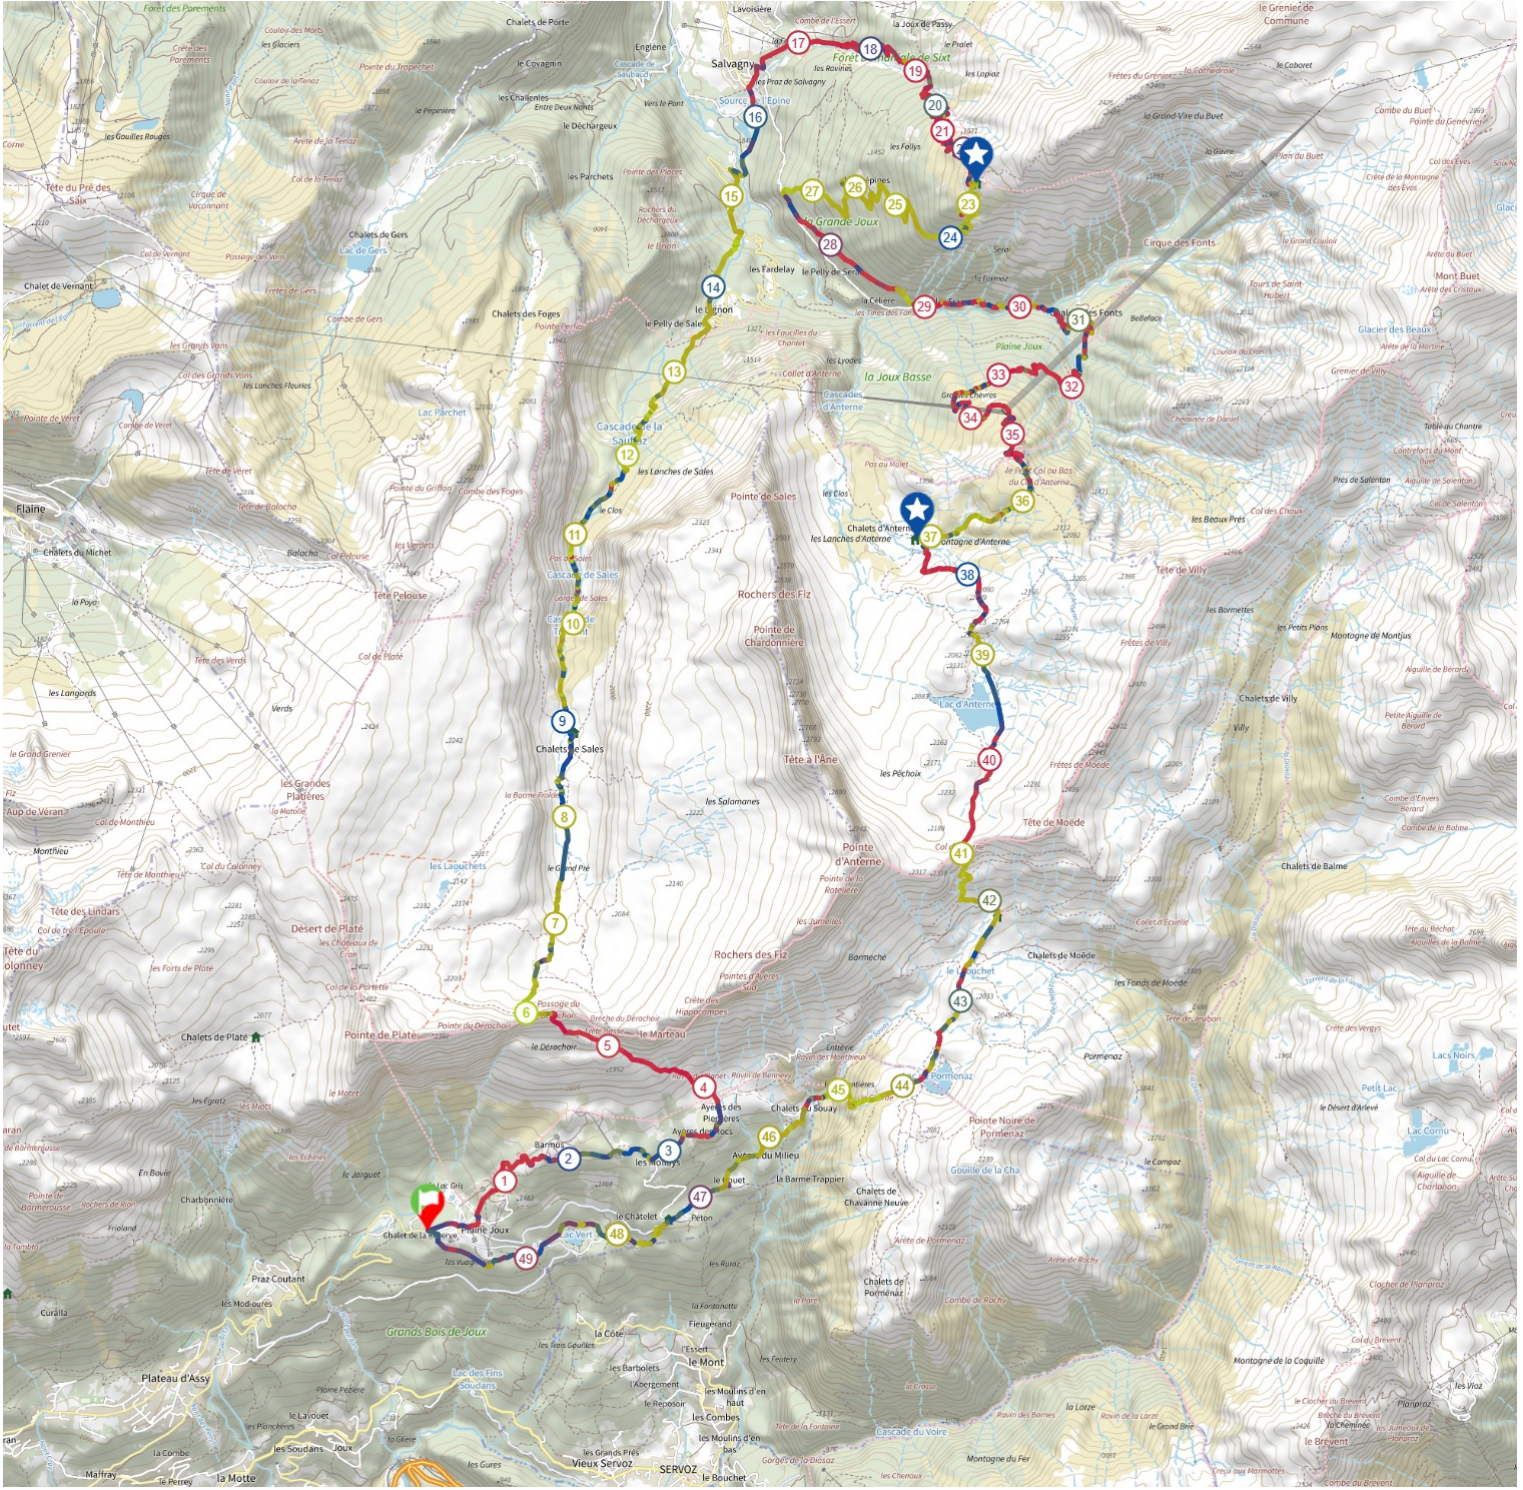

50.1 km 3632 m 3632 m

> 10% > 20% > 30%

<https://tracedetrail.fr/> - ©IGN 2026