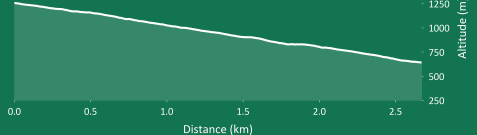

Piste VTT Descente - rouge - Paco - Espace Ain Forestière

Difficulty icons: a red circle for 'Difficulté', a triangle for 'Crozet', a location pin for '2.7 Km', a downward arrow for '685 m D-', and a clock for '0h43'.

Scale bar showing 0, 0.2, and 0.4 km. A north arrow is located to the right of the scale bar.