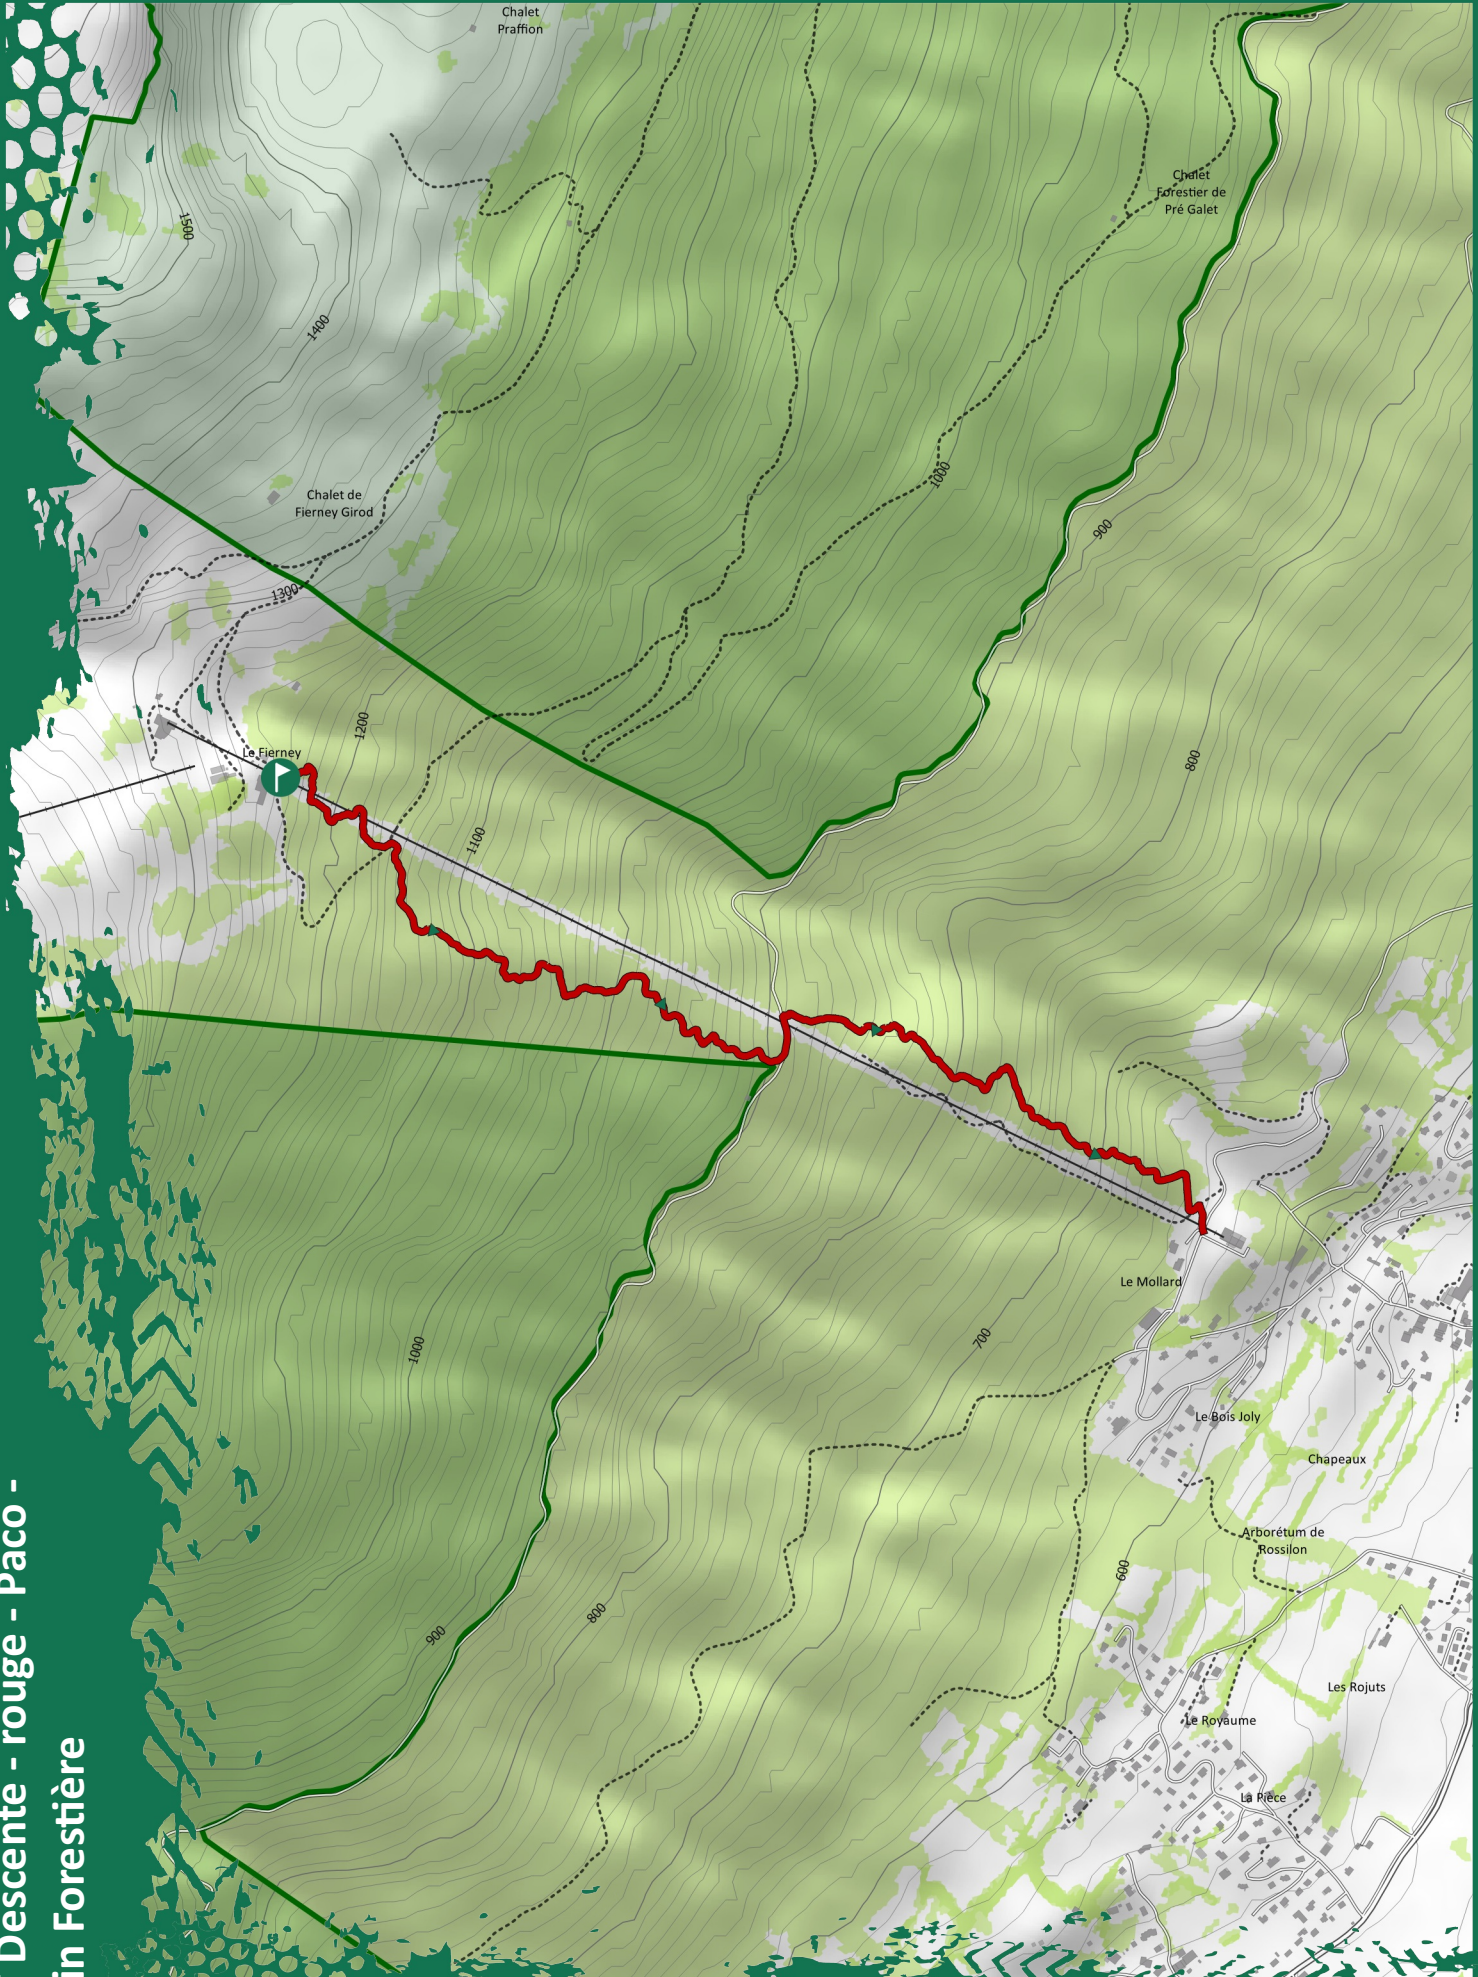

Piste VTT Descente - rouge - Paco - Espace Ain Forestière

Difficulty icons: a red circle for 'Difficulté', a triangle for 'Crozet', a location pin for '2.7 Km', a downward arrow for '685 m D-', and a clock for '0h43'.

Scale bar showing 0, 0.2, and 0.4 km. A north arrow is located to the right of the scale bar.