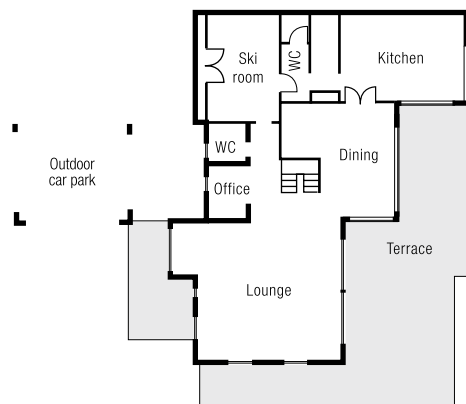

Chalet Mont Tremblant

Méribel

12 Guests

EXCEPTIONAL CHALETs | EXCEPTIONAL SERVICE

Chalet Mont Tremblant

Méribel

1st Floor

Ground Floor

Lower Ground Floor

Accommodation

Maximum Guests: 12
Living Area: 600 m²
Staff: 4 + housekeeper

Bedroom 1 – Master suite

Super-king size double bed with en-suite bathroom with double bath and large walk in shower, fireplace, TV with Bose Surround and private balcony overlooking mountains.

Bedroom 2 – Large

Twin or super-king double with en-suite bathroom with bath and walk in shower, fireplace and TV with Bose system, opens onto terrace overlooking pool and mountains.

Bedroom 3

Twin or super-king double with en-suite bathroom with bath and walk in shower, gas fireplace and TV, opens onto terrace and overlooks pool and mountains.

Bedroom 4

Twin or super-king double with en-suite bathroom with bath, shower, gas fireplace and TV.

Bedroom 5

Twin or super-king double with en-suite bathroom with bath, shower, gas fireplace and TV.

Bedroom 6