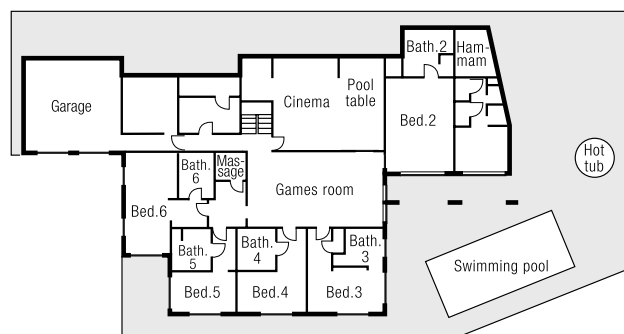

Chalet Mont Tremblant

Méribel

12 Guests

EXCEPTIONAL CHALETs | EXCEPTIONAL SERVICE

Chalet Mont Tremblant

Méribel

1st Floor

Ground Floor

Lower Ground Floor

Accommodation

Maximum Guests: 12
Living Area: 600 m²
Staff: 4 + housekeeper

Bedroom 1 – Master suite

Super-king size double bed with en-suite bathroom with double bath and large walk in shower, fireplace, TV with Bose Surround and private balcony overlooking mountains.

Bedroom 2 – Large

Twin or super-king double with en-suite bathroom with bath and walk in shower, fireplace and TV with Bose system, opens onto terrace overlooking pool and mountains.

Bedroom 3

Twin or super-king double with en-suite bathroom with bath and walk in shower, gas fireplace and TV, opens onto terrace and overlooks pool and mountains.

Bedroom 4

Twin or super-king double with en-suite bathroom with bath, shower, gas fireplace and TV.

Bedroom 5

Twin or super-king double with en-suite bathroom with bath, shower, gas fireplace and TV.

Bedroom 6