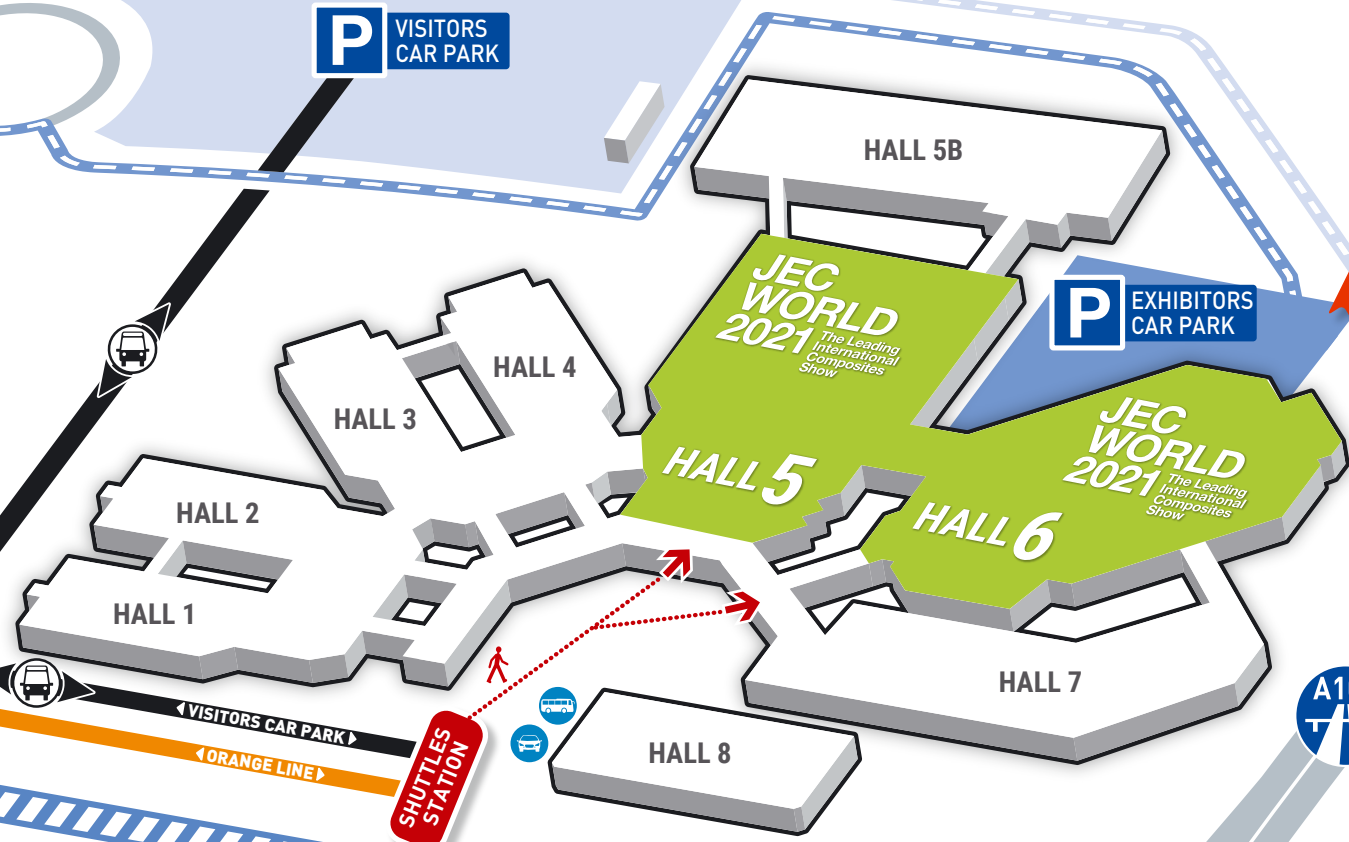

TREMBLAY EN FRANCE
VILLEPINTE
via RD40

EXHIBITORS / DELIVERIES
Entrance by car from RD40

PARIS-CDG AIRPORT
Terminal 1-2-2F

RAILWAY STATION
PARIS-CDG Airport,
Railway station
Terminal 1-2-3
TGV THALYS

P VISITORS
CAR PARK

P EXHIBITORS
CAR PARK

SOISSONS
MARNE-LA-VALLÉE
via A104

EXIT N°2

A104

PARIS
GARE DU NORD
CHÂTELET-LES-HALLES
PARIS
DOWNTOWN

EXIT N°1

PARIS / LILLE
& CDG Airport
via A1

AULNAY
via N2

- Free shuttles
- Express Railway line
- Private drivers & Exhibitor bus
- Departmental Road